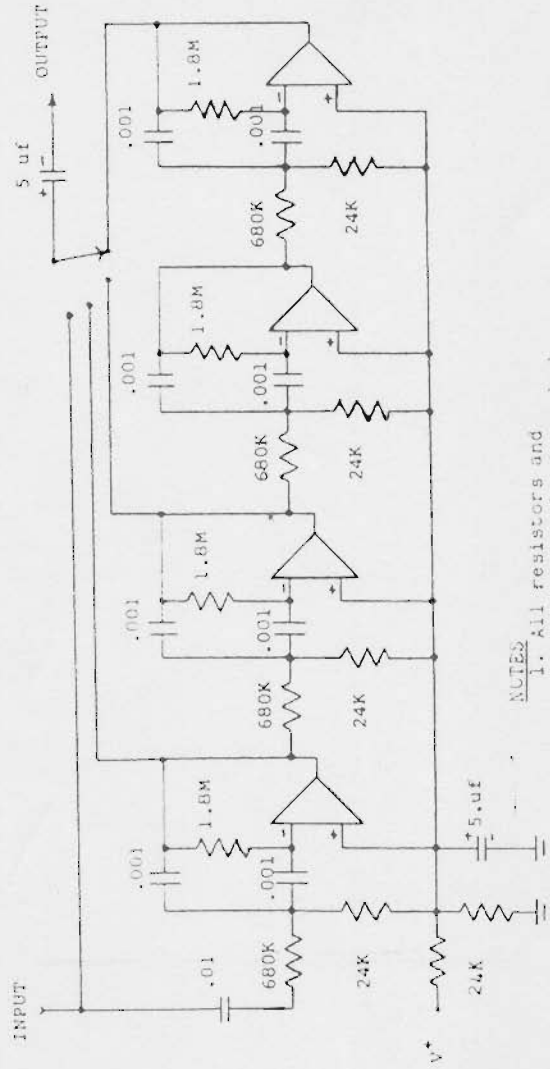

NEW HIGH PERFORMANCE
CW Filter
 MODEL CW72

NOTES

1. All resistors and capacitors hand matched for same center freq.
2. Op amps are 747's.